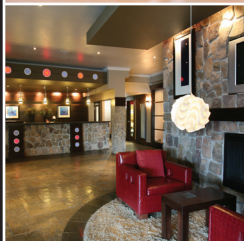

ALWAYS THE SMART CHOICE!

Fall in Love Romance Packages, featuring executive king rooms & suites, award winning champagne from a local winery, breakfast in bed, plus more

Fall in love $169*+ tax ♥ ♥

Fall in love again $199*+ tax ♥

Fall in love: champagne, breakfast in bed, chocolate covered strawberries, flowers, provided in Deluxe King room.

Fall in love again: all the above PLUS dinner for two with choice of sirloin, chicken or pasta dinner, shared appetizer and decadent dessert.

Sandman

HOTEL & SUITES | KELOWNA

2130 Harvey Ave, Kelowna BC, V1Y 6G8

T 250 860 6409 F 250 860 7377

The Sandman Advantage:

- 220 comfortable guest rooms +
- Kitchenettes and executive rooms +
- In-room high speed Internet access +
- Business Centre +
- Meeting and banquet facilities +
- New Executive Tower - Now open! +
- Denny's 24 hour Restaurant +
- Bar One Urban Lounge +
- Room service +
- Indoor pool and hot tub

BAR ★ ONE
URBAN LOUNGE

Denny's

*Based on availability. Rates increase after Jan. 31st, 2010. Add additional $40.00 on base of each package.

1+800+SANDMAN sandmanhotels.com